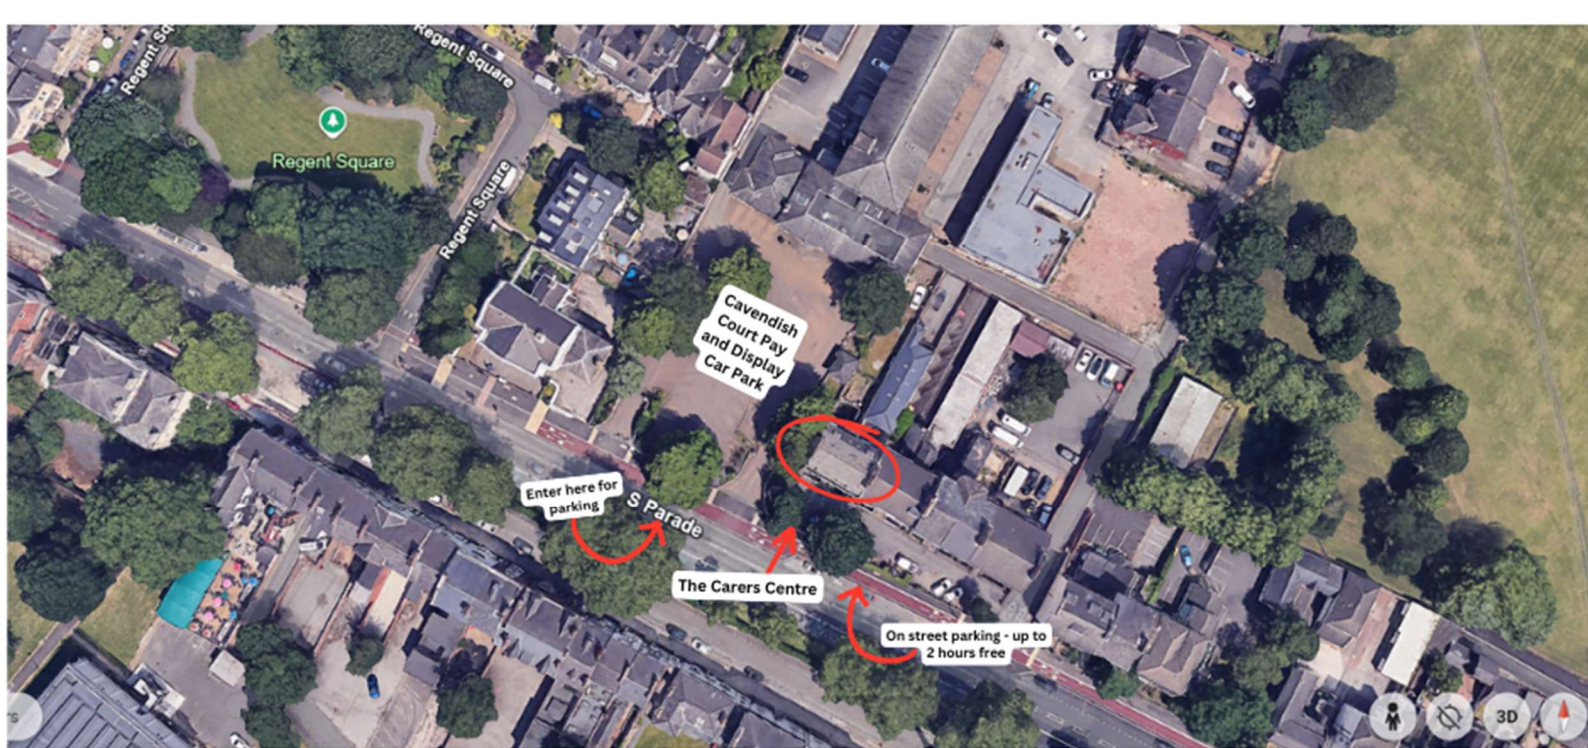

Address:

**Doncaster Carers Centre
2 Regent Terrace
South Parade
DONCASTER
DN1 2EE**

**The Carers Centre is accessed through
the door on the right-hand side**

Google Maps:

Arriving by car

There are a limited number of street parking bays on South Parade, with 2-hour limits.

There are also two pay-and-display car parks nearby. The nearest is at Cavendish Court, just a few metres away from our building. The other is on the corner of East Laith Gate and Thorne Road, opposite the church near Cooplands.

Arriving by bus

The following Doncaster bus routes stop at South Parade/Regent Square (in both directions), just a short 2-minute walk away from our building: 21, 25, 29, 55, 57a, 57c, 57f, 98, 99.

Nearby 'landmarks'

We apologise for the lack of signposts. We are a listed building and do not have permission to put signs up. Hopefully this description of our surroundings below will help make it easier to find us.

As you stand on the pavement facing the buildings, our building is situated in a row of terraced houses set back from the road a little bit. So you need to walk through the two stone pillars shown in the photo on the first page. Our entrance is the door on the right.