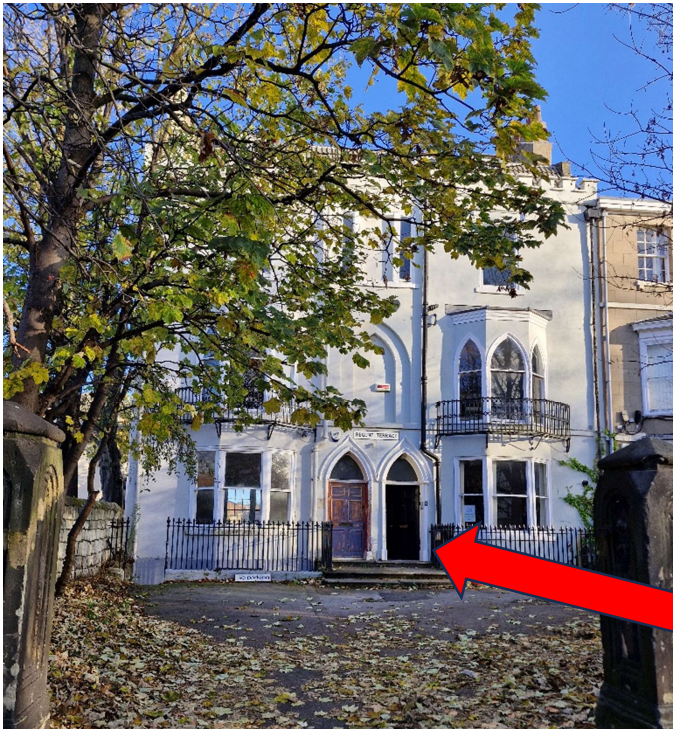

Address:

**Doncaster Carers Centre
2 Regent Terrace
South Parade
DONCASTER
DN1 2EE**

**The Carers Centre is accessed through
the door on the right-hand side**

Google Maps:

Arriving by car

There are a limited number of street parking bays on South Parade, with 2-hour limits.

There are also two pay-and-display car parks nearby. The nearest is at Cavendish Court, just a few metres away from our building. The other is on the corner of East Laith Gate and Thorne Road, opposite the church near Cooplands.

We apologise for the lack of signposts. We are a listed building and do not have permission to put signs up. Hopefully this description of our surroundings below will help make it easier to find us.

As you stand on the pavement facing the buildings, our building is situated in a row of terraced houses set back from the road a little bit. So you need to walk through the two stone pillars shown in the photo on the first page. Our entrance is the door on the right.